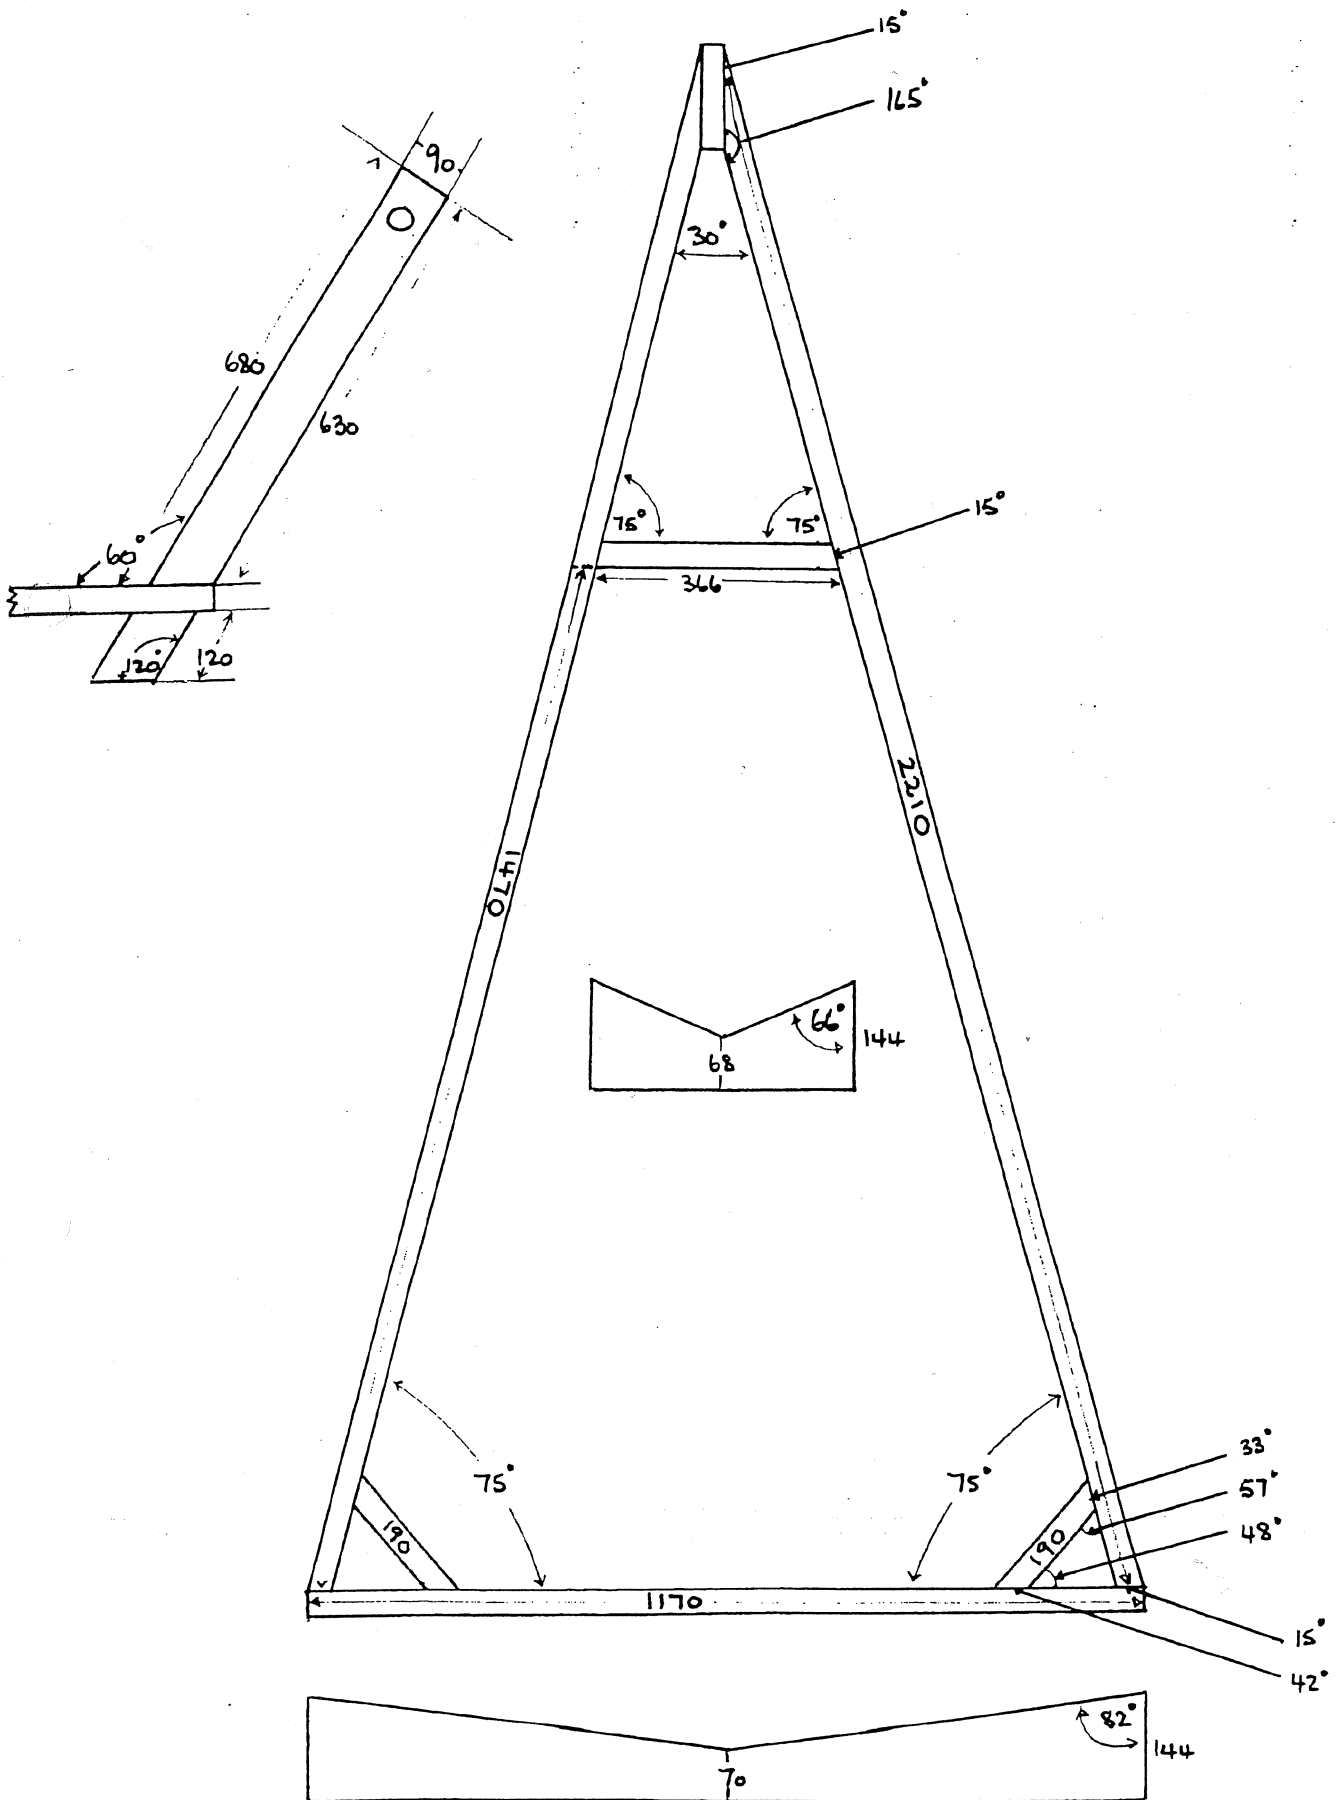

MIRROR DOLLY

Mirror Dolly – Cutting List

<u>Quantity</u>	<u>Size</u>	<u>Description</u>
10	6 x 80mm	Coach Screws
1	6 x 120mm	Coach Bolt
1	6 x 80mm	Coach Bolt
16	4 x 50mm (#8)	Brass Wood Screws
4	25mm	Galvanized Conduit Saddles
8	4 x 19mm (#8)	Galvanized Self Tapping Screws
50	4 x 19mm (#8)	Posidrive Screws
1	1,600 x 25mm	Aluminum Tube (T.V Mast)
1	150 x 2,000	Carpet Strip (Colour of your choice)

Wood – Meranti

2	2,400 x 69 x 32
1	2,400 x 144 x 32